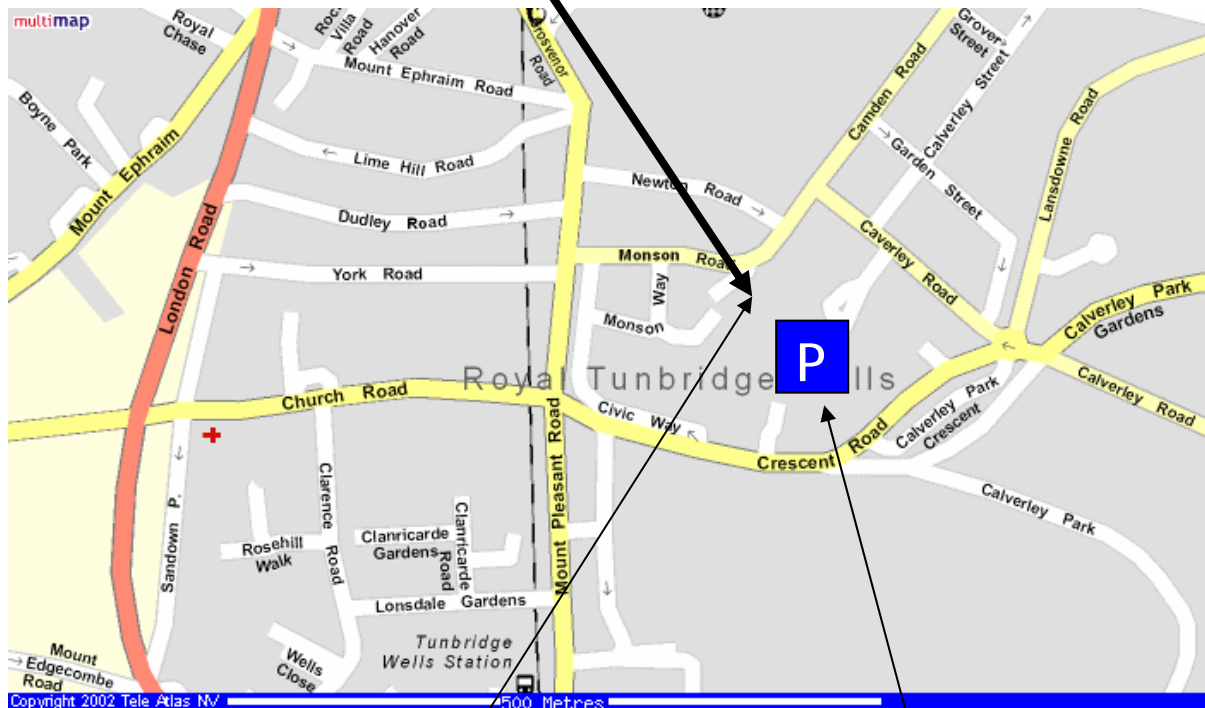

LOCATION

Voluntary Action West Kent offices are located in the centre of Tunbridge Wells. We are ten minutes walk from Tunbridge Wells station (London to Hastings line) and close to the Town Hall, Royal, Victoria Shopping Centre etc.

There is a large car park behind the Voluntary Action West Kent office. Drive in using the ENTRANCE on Crescent Road. Take the pedestrian EXIT on the opposite side of the car park. This brings you into Monson Road. The Voluntary Action West Kent office is the second on the left (after the Kent Messenger office).